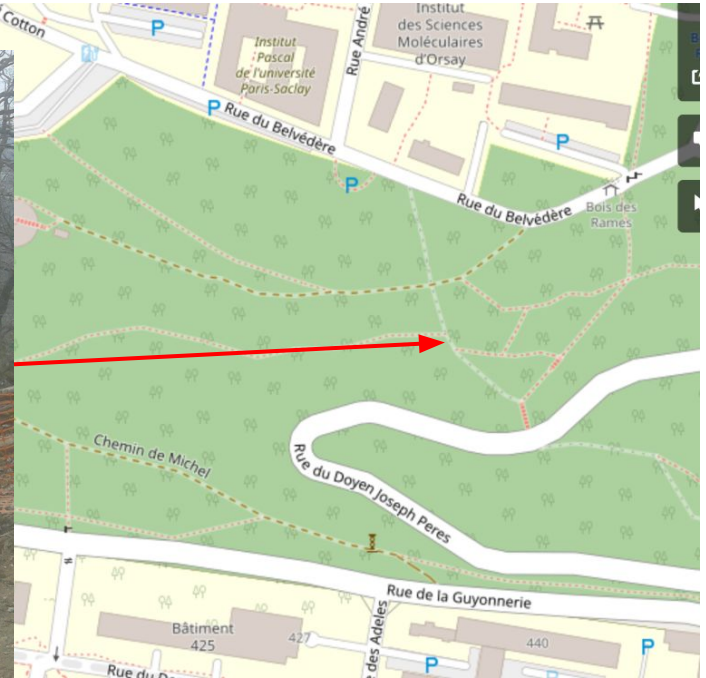

Résidhome

bus station "de Broglie" (line 7)

lunch

IPa

climbing + work area

climbing + work area

**Bois des rames
Bus Line 7**

Best (?) current way in the forest to go from IPa to Residhome

Best (?) current way in the forest to go from IPa to Residhome

Continue down the stairs...
(to the right = path around water tank)

Best (?) current way in the forest to go from IPa to Residhome

Go to the right where the (covered) bench is: take small trail
otherwise you join the road

Best (?) current way in the forest to go from IPa to Residhome

Straight on along nice trail...

Best (?) current way in the forest to go from IPa to Residhome

The "worst" place I've seen
(in climbing direction)

Best (?) current way in the forest to go from IPa to Residhome

Joining the main trail in the bottom of the hill
Don't miss the path to the left when climbing !

Best (?) current way in the forest to go from IPa to Residhome